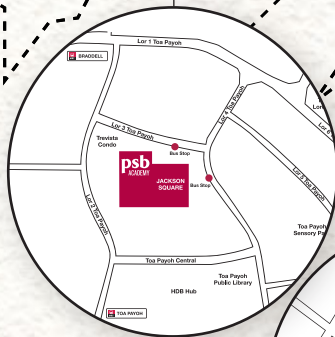

STEM CAMPUS

11 Lor 3 Toa Payoh,
Jackson Square, Blk A, # 01-01
Singapore 319579
(Near Braddell, Toa Payoh & Caldecott MRT Stations)

CITY CAMPUS

6 Raffles Boulevard
Marina Square, #03-200
Singapore 039594
(Near Promenade, Esplanade &
City Hall MRT Stations)

PSB Academy

+65 6390 9000

admissions@psb-academy.edu.sg

psb-academy.edu.sg

All information is accurate at the time of print in Nov 2019. PSB Academy and our academic partners reserve the right to change the information at any time without prior notice. For the latest information, please visit psb-academy.edu.sg