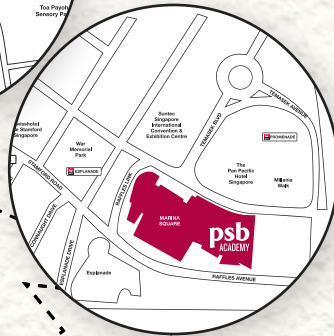

STEM CAMPUS

11 Lor 3 Toa Payoh,
Jackson Square, Blk A, # 01-01
Singapore 319579
(Near Braddell, Toa Payoh & Caldecott MRT Stations)

CITY CAMPUS

6 Raffles Boulevard
Marina Square, #03-200
Singapore 039594
(Near Promenade, Esplanade &
City Hall MRT Stations)

PSB Academy

+65 6390 9000

admissions@psb-academy.edu.sg

psb-academy.edu.sg

All information is accurate at the time of print in Nov 2019. PSB Academy and our academic partners reserve the right to change the information at any time without prior notice. For the latest information, please visit psb-academy.edu.sg